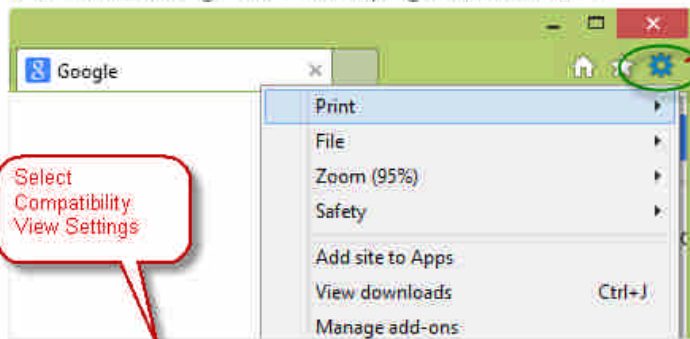

If IE is version 10 or 11:

- Go to www.sjhhnss.org
- Hold ALT key and left click at the same time
- Select "Compatibility View Setting"
- Type www.sjhhnss.org in the Add the website if not already there
- Click on Add
- Close
- Refresh page

- Click on the Settings icon in the top right corner of IE11: