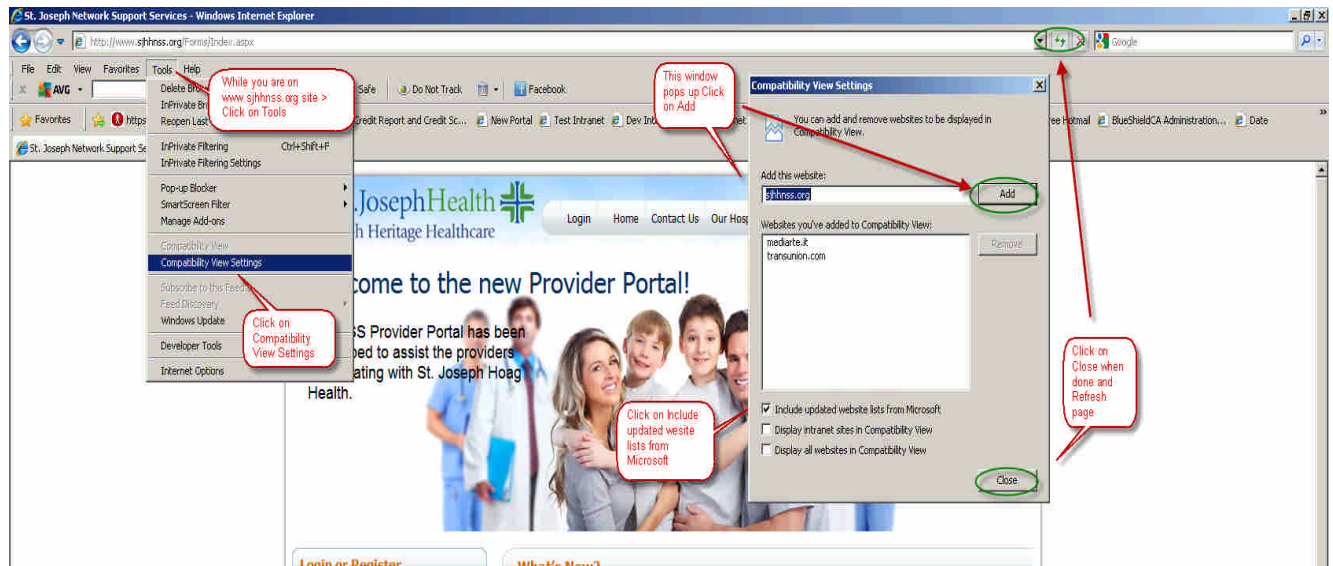

When this window appears, click on the download Google Chrome button

Next this window appears – Click on the **DOWNLOAD** arrow and then Click on **For Windows**

To setup compatibility for IE browser follow the directions below:

Browser Compatibility Instructions:

If Internet Explorer (IE) is version 7, 8 or 9:

- Go to www.sjhhnss.org
- On IE, select "Tools"
- Select "Compatibility View Setting"
- Type www.sjhhnss.org in the Add the website if not already there
- Click on Add
- Close
- Refresh page